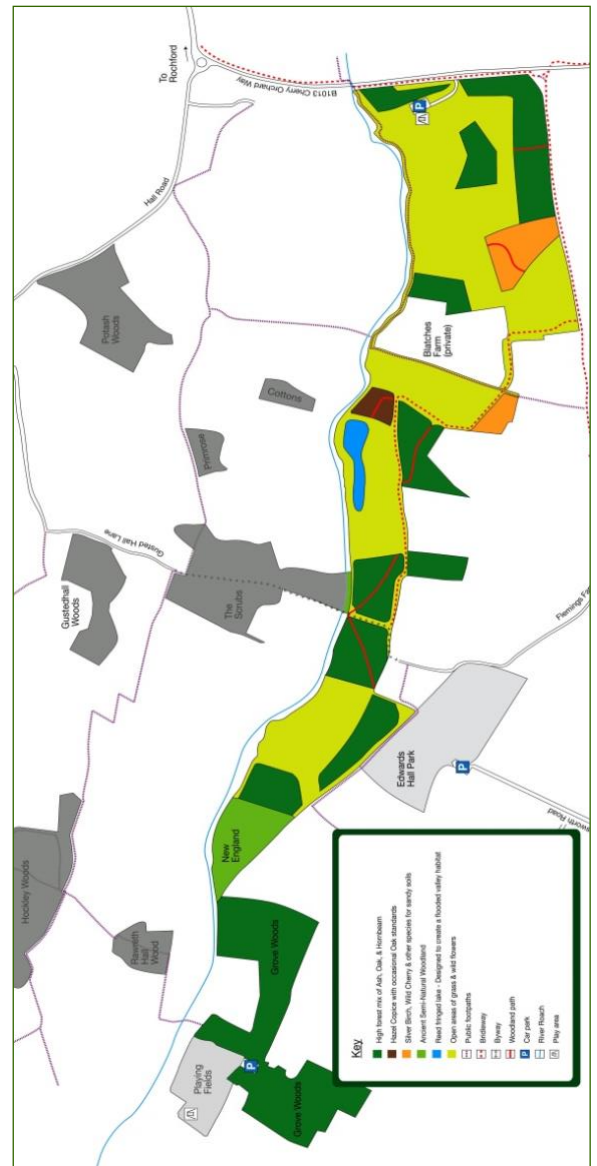

## The Friends of Cherry Orchard Country Park

Join the Friends!

- Report park issues
- Park news
- Escorted walks
- Self-guided walks
- Regular events
- Maps and guides
- Conservation
- Facebook contact
- Detailed website

[www.friendsofcherryorchardpark.org](http://www.friendsofcherryorchardpark.org)

You can find the park on Google Maps by using postcode SS4 1GP

Membership of The Friends of Cherry Orchard Jubilee Country Park is **£5:00 per year**, per household. You can pay on line at: <http://www.friendsofcherryorchardpark.org/membership.html> OR